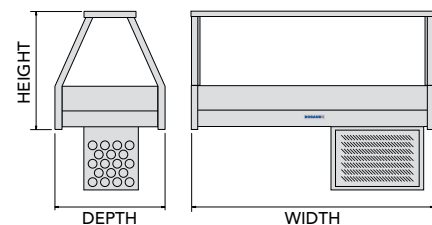

Note: For ERX model range overall height dimensions, add height of motor cage (450 mm).