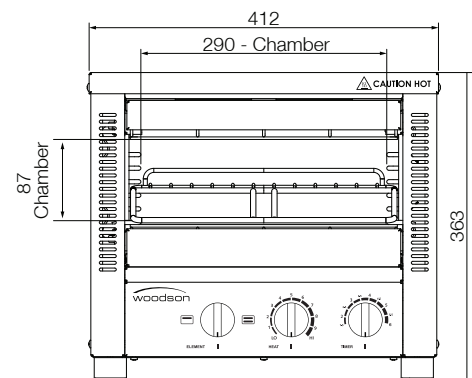

Toaster Griller W.GTQI4.CUB

Product Information:

- Energy efficient 'instant' heat, ceramic coated glass infrared elements
- Fast, exceptionally even grilling and toasting
- Timer controlled operation
- Select top & bottom or top only heat
- Multiple position slides and rack for safer loading
- Easy to clean removable crumb tray
- Stainless steel construction
- 290 x 259 x 87mm internal opening
- Includes wall mount brackets as standard

Specifications:

Model	W.GTQI4.CUB
Height	362mm
Width	412mm
Depth	427mm
Weight	16kg
Power	2.2kW
	10A plug & lead fitted
Capacity	4 Slice

Due to continuous product research and development, the information contained herein is subject to change without notice.