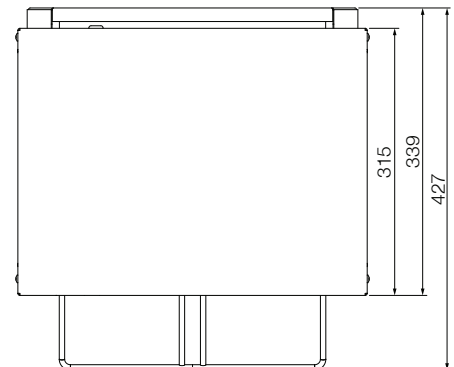

Toaster Griller W.GTQI4.CUB

Product Information:

- Energy efficient 'instant' heat, ceramic coated glass infrared elements
- Fast, exceptionally even grilling and toasting
- Timer controlled operation
- Select top & bottom or top only heat
- Multiple position slides and rack for safer loading
- Easy to clean removable crumb tray
- Stainless steel construction
- 290 x 259 x 87mm internal opening
- Includes wall mount brackets as standard

Specifications:

Model	W.GTQI4.CUB
Height	362mm
Width	412mm
Depth	427mm
Weight	16kg
Power	2.2kW
	10A plug & lead fitted
Capacity	4 Slice

Due to continuous product research and development, the information contained herein is subject to change without notice.