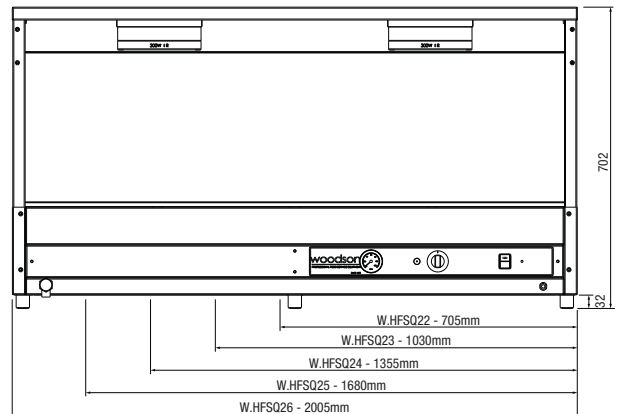

Hot Food Displays - Square Glass W.HFSQxx

Shown with optional trolley.

Specifications

| Model | W.HFSQ22 | W.HFSQ23 |
|--------|---------------------------------|---------------------------------|
| Height | 702mm | 702mm |
| Width | 705mm | 1030mm |
| Depth | 600mm | 600mm |
| Power | 1.5kW 10A plug & lead fitted | 2.4kW 10A plug & lead fitted |

| Model | W.HFSQ24 | W.HFSQ25 |
|--------|---------------------------------|---------------------------------|
| Height | 702mm | 702mm |
| Width | 1355mm | 1680mm |
| Depth | 600mm | 600mm |
| Power | 3.0kW 15A plug & lead fitted | 3.3kW 15A plug & lead fitted |

| Model | W.HFSQ26 |
|--------|---------------------------------|
| Height | 702mm |
| Width | 2005mm |
| Depth | 600mm |
| Power | 3.6kW 15A plug & lead fitted |

Product Information:

- Air insulated tank with double skin stainless steel construction
- All units complete with rear sliding doors on rollers for council compliance
- In-tank temperature probes for accurate measurement and lower running costs
- Multiple element design for reliable operation and even temperature
- Designed for wet operation
- Improved infra-red heat lamp configuration for optimum heat & light
- Toughened glass on all sides for maximum safety
- Rectangular base to easily drop in to bench cut-out
- Mechanical thermostat control with temperature gauge
- Designed to run between 70°C - 80°C
- Takes gastronorm pans up to 100mm deep (sold separately)
- Other pan sizes and combinations available
- Available in a range of sizes from 2-6 modules
- Available in a variety of other profiles, with matching cold food displays
- Wide range of functional accessories available