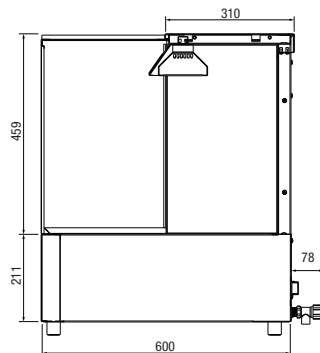

Hot Food Displays - Square Glass W.HFSQxx

Shown with optional trolley.

Specifications

| Model | W.HFSQ22 | W.HFSQ23 |
|--------|---------------------------------|---------------------------------|
| Height | 702mm | 702mm |
| Width | 705mm | 1030mm |
| Depth | 600mm | 600mm |
| Power | 1.5kW 10A plug & lead fitted | 2.4kW 10A plug & lead fitted |

| Model | W.HFSQ24 | W.HFSQ25 |
|--------|---------------------------------|---------------------------------|
| Height | 702mm | 702mm |
| Width | 1355mm | 1680mm |
| Depth | 600mm | 600mm |
| Power | 3.0kW 15A plug & lead fitted | 3.3kW 15A plug & lead fitted |

| Model | W.HFSQ26 |
|--------|---------------------------------|
| Height | 702mm |
| Width | 2005mm |
| Depth | 600mm |
| Power | 3.6kW 15A plug & lead fitted |

Product Information:

- Air insulated tank with double skin stainless steel construction
- All units complete with rear sliding doors on rollers for council compliance
- In-tank temperature probes for accurate measurement and lower running costs
- Multiple element design for reliable operation and even temperature
- Designed for wet operation
- Improved infra-red heat lamp configuration for optimum heat & light
- Toughened glass on all sides for maximum safety
- Rectangular base to easily drop in to bench cut-out
- Mechanical thermostat control with temperature gauge
- Designed to run between 70°C - 80°C
- Takes gastronorm pans up to 100mm deep (sold separately)
- Other pan sizes and combinations available
- Available in a range of sizes from 2-6 modules
- Available in a variety of other profiles, with matching cold food displays
- Wide range of functional accessories available