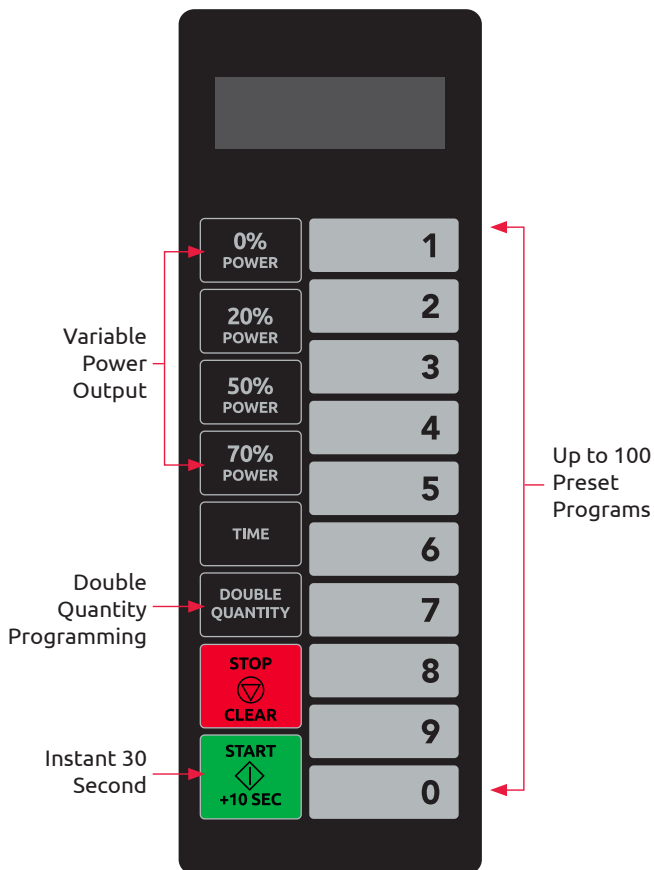

MWA1400
available March 2021

MWA1400 – Commercial Microwave Oven – 34 litre capacity

An essential part of any kitchen, the Anvil MWA1400 offers professional catering outlets a fast solution for heating food. Robust full stainless steel interior

& exterior construction with fully customisable touch pad featuring 100 preset programs. High power 1400 watt output from only 10amp power point.

Features

- High Power 1400watt output
- Motorised Stirrer Fan for even heating
- Easy clean sealed in Ceramic Base
- Variable Power Output to suit delicate menu items
- Dual Interlock Door Safety Switching

Specifications

Power Output: 1400watts (IEC705)
Capacity: 34 Litres
Internal Dimensions:..... 370w x 385d x 230h
External Dimensions: 553w x 488d x 343h
Power Supply Required: 10amp single phase (230-240V/50Hz)
Power Consumption:..... 1900watts
Input Current: 9.9 amps
Weight: 20.7kg
Warranty: 2 Year Parts & Labour